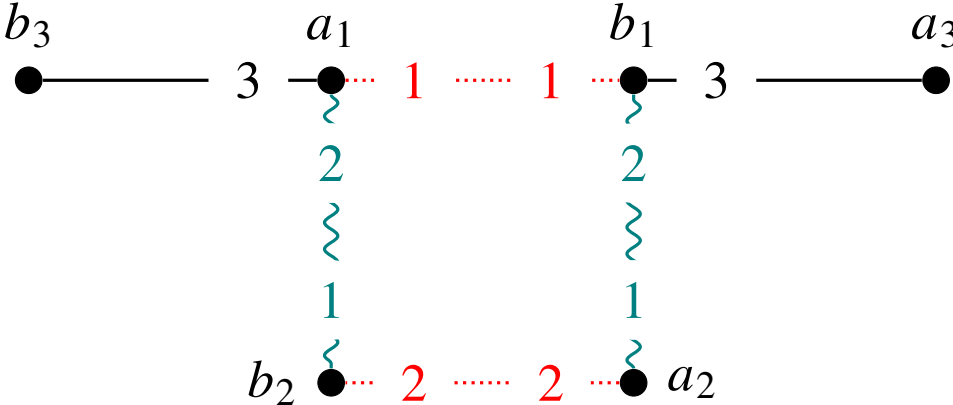

MINI-COURSE :

**Popular Matchings**

Professor Kavitha Telikepalli  
(Tata Institute)

07–21 MAI 2024

**Institut Galilée, room B107**

- Tuesday 07.05, 16:00-17:45
- Tuesday 14.05, 14:00-15:45
- Tuesday 21.05, 14:00-15:45